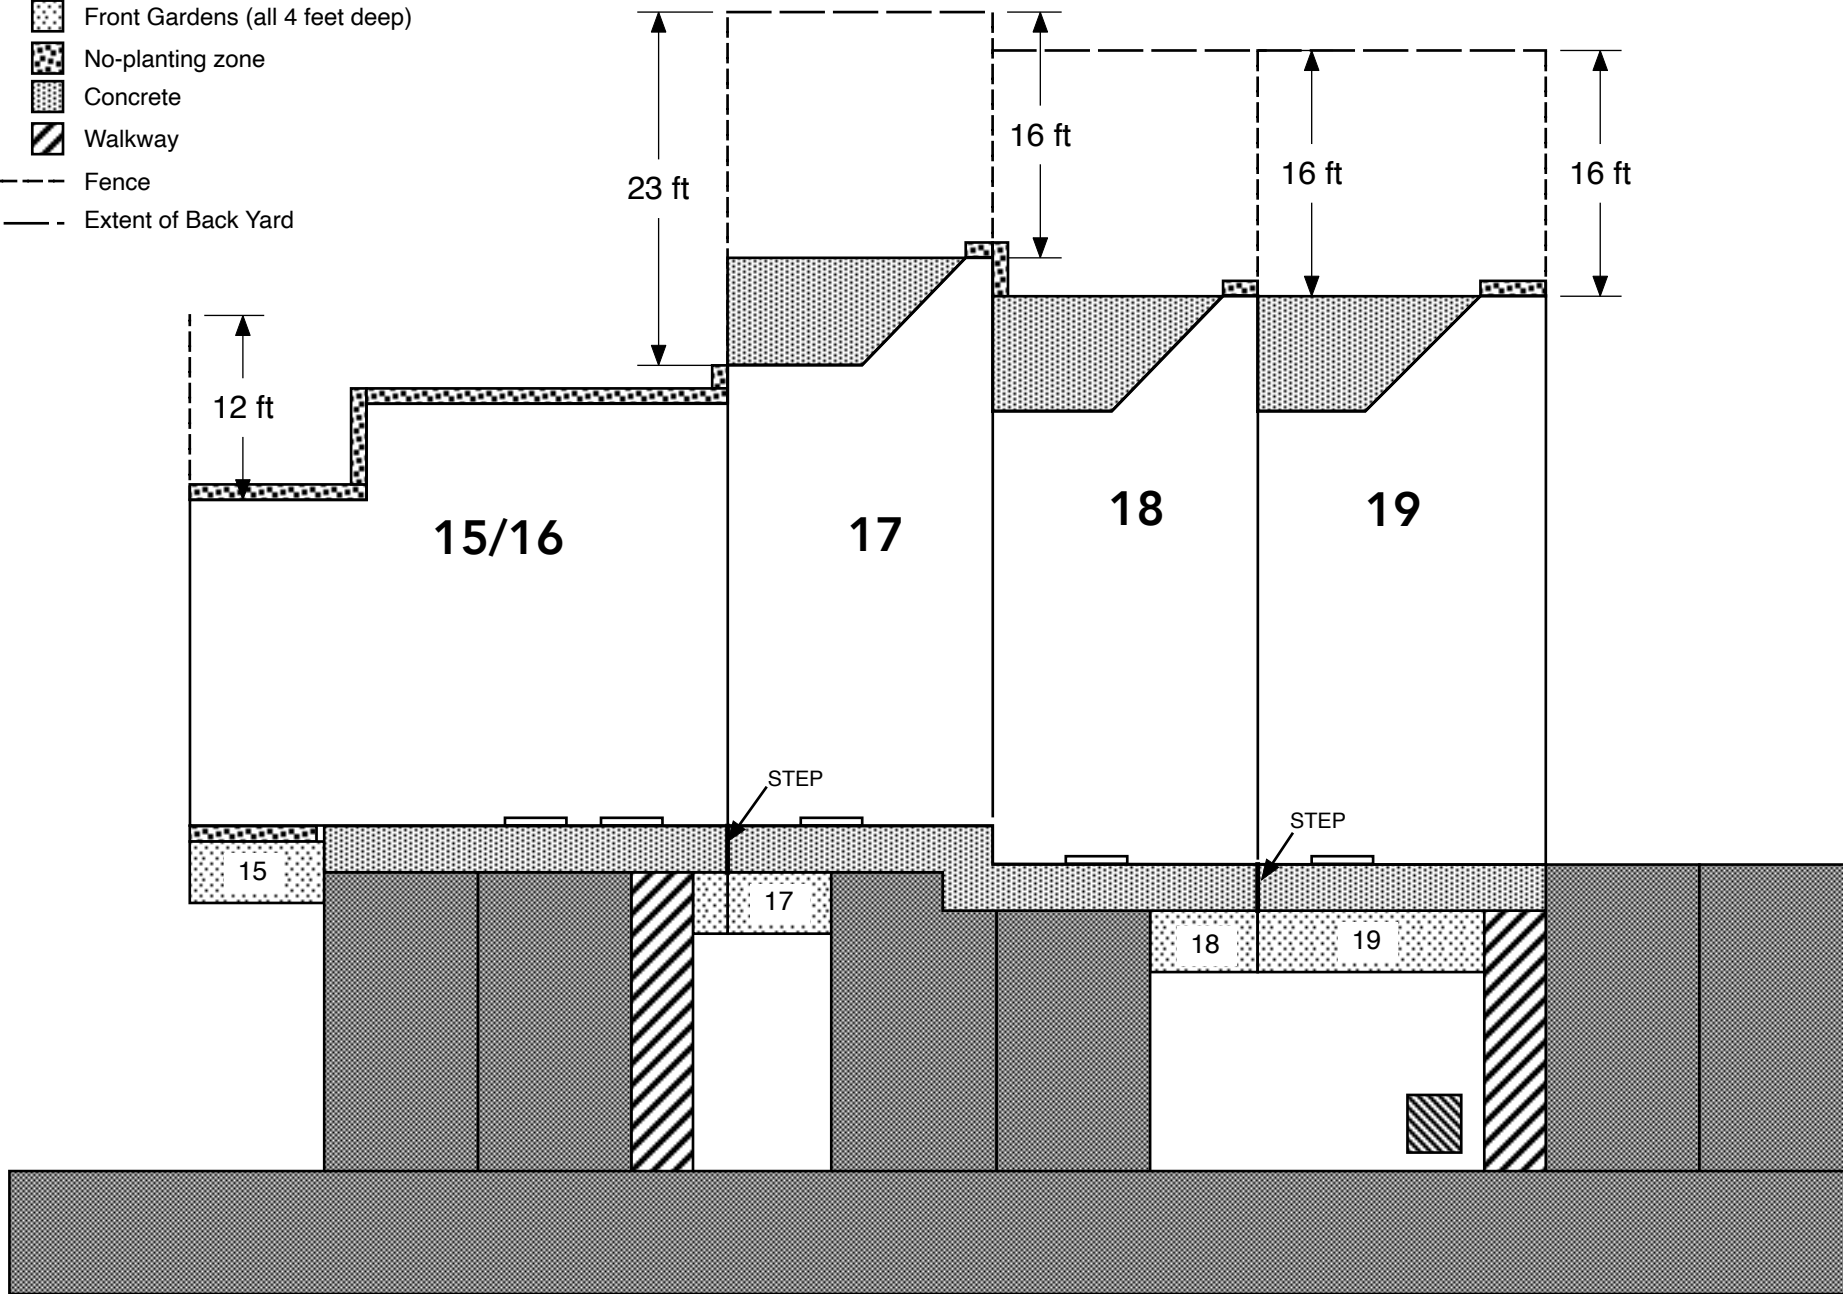

Block 1

- Key
- Parking and Road
 - Front Gardens
 - No-planting zone
 - Concrete
 - Strip drain
 - Walkway

- Fence
- Extent of back yard

Front garden areas for units 1 through 5 are 4 feet deep.
 The front garden area for unit 6 is as shown.
 The front garden area for unit 7 is 4 feet wide.

Block 2

- Key
- Parking and Road
 - Front Gardens (all 4 feet deep)
 - No-planting zone
 - Concrete
 - Strip drain
 - Walkway
 - Fence
 - Extent of back yard

Block 3

Key

- Road and Parking
- Front Gardens (all 4 feet deep)
- No-planting zone
- Concrete
- Walkway

- Fence
- Extent of Back Yard

Block 4

- Key
- Road and Parking
 - Front Gardens (all 4 feet deep)
 - No planting zone
 - Concrete
 - Catchbasins and strip drains

- Fence
- Extent of back yard

Block 5

- Key
-  Sidewalk
 -  Parking
 -  Front gardens
 -  No planting zone
 -  Concrete
 -  Fences
 -  Back Yard Extent

24 ft
20 ft
20 ft
20 ft
24 ft
9 ft
4 ft

47

48

49

50

47

48

48