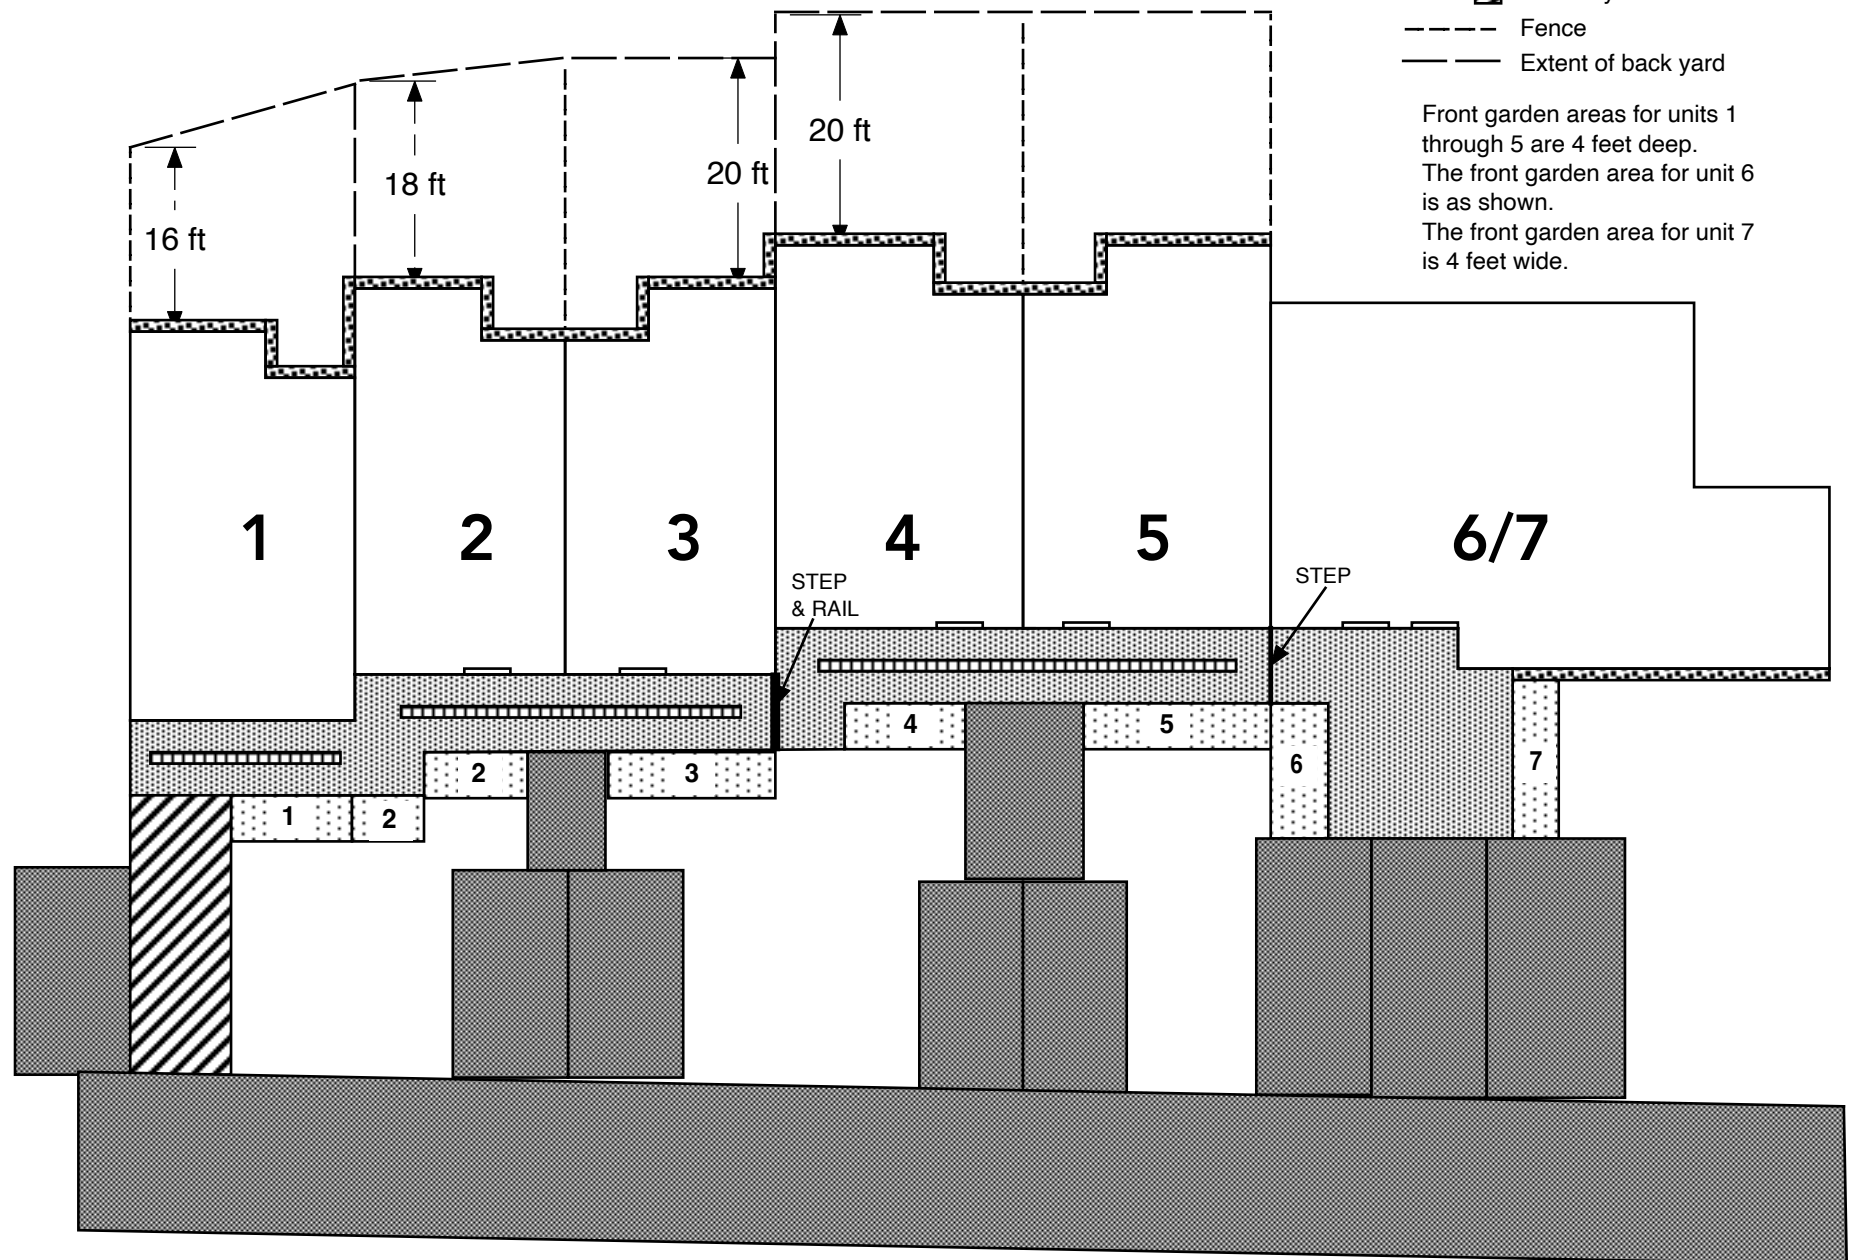

Block 1

- Key
- Parking and Road
 - Front Gardens
 - No-planting zone
 - Concrete
 - Strip drain
 - Walkway

- Fence
- Extent of back yard

Front garden areas for units 1 through 5 are 4 feet deep.
 The front garden area for unit 6 is as shown.
 The front garden area for unit 7 is 4 feet wide.

Block 2

- Key
- Parking and Road
 - Front Gardens (all 4 feet deep)
 - No-planting zone
 - Concrete
 - Strip drain
 - Walkway
 - Fence
 - Extent of back yard

Block 3

Key

- Road and Parking
- Front Gardens (all 4 feet deep)
- No-planting zone
- Concrete
- Walkway

- Fence
- Extent of Back Yard

Block 4

- Key
- Road and Parking
 - Front Gardens (all 4 feet deep)
 - No planting zone
 - Concrete
 - Catchbasins and strip drains

- Fence
- Extent of back yard

Block 5

- Key
-  Sidewalk
 -  Parking
 -  Front gardens
 -  No planting zone
 -  Concrete
 -  Fences
 -  Back Yard Extent

24 ft
20 ft
20 ft
20 ft
24 ft
9 ft
4 ft

47

48

49

50

47

48

48