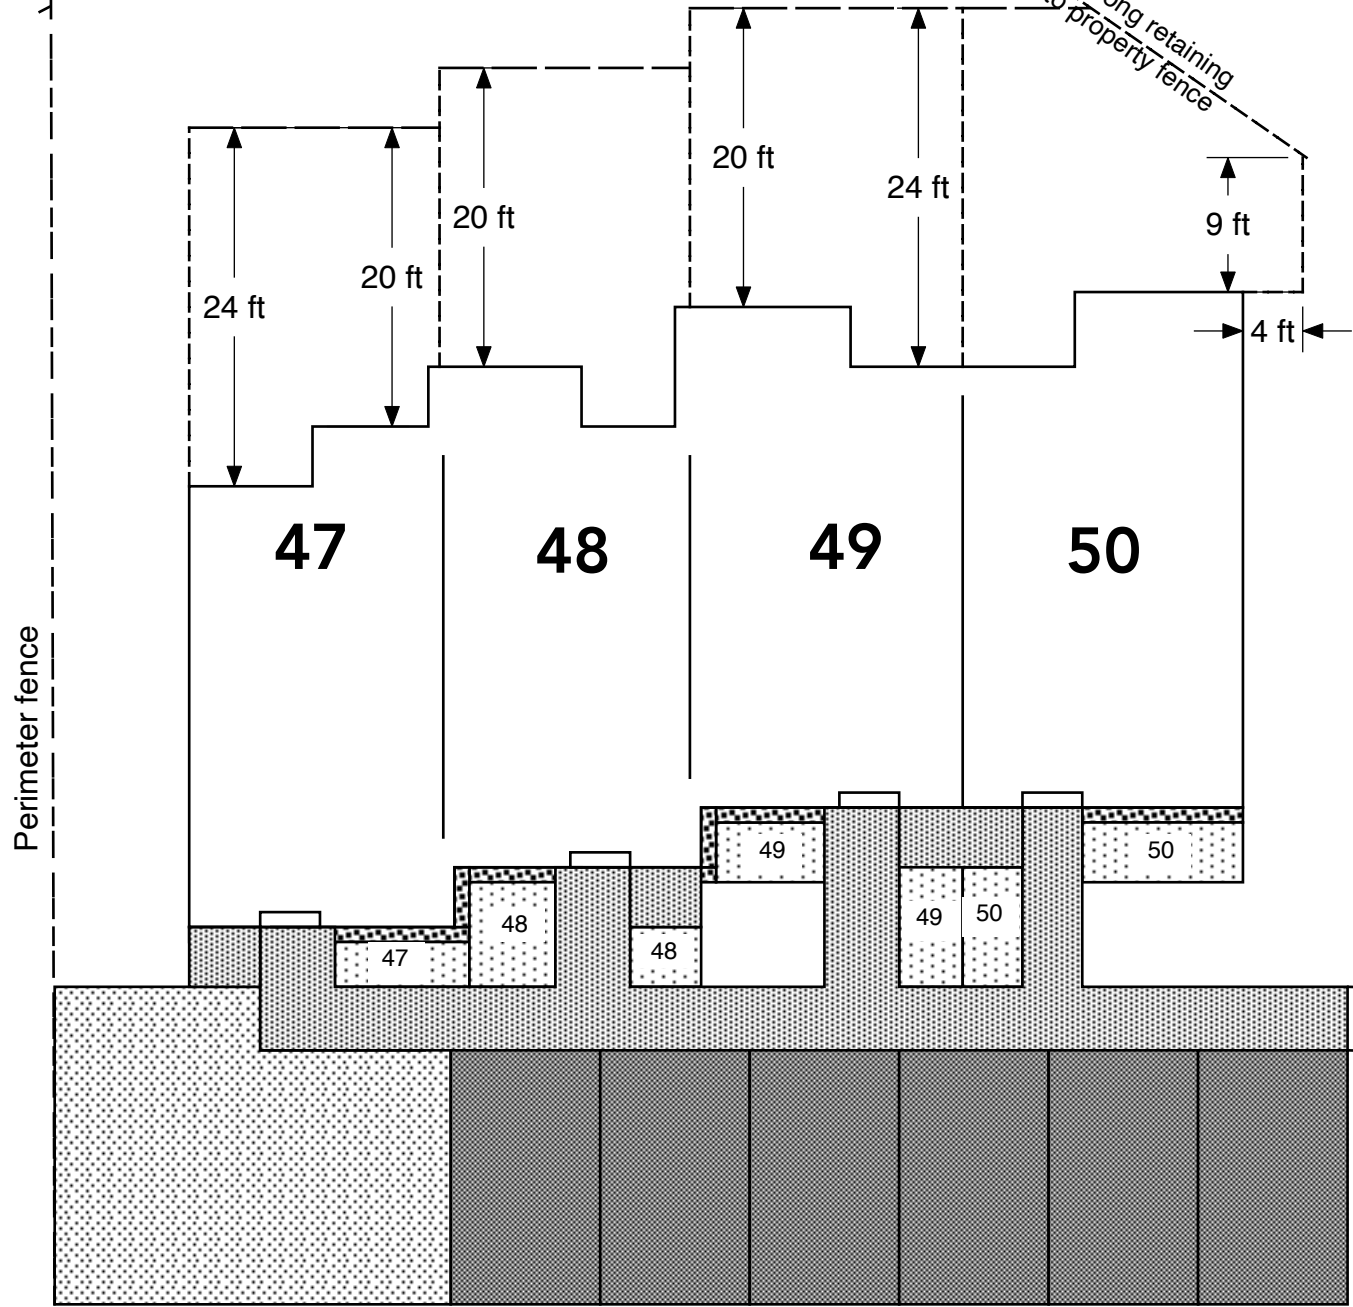

Block 10

Key

- Parking
- Front Gardens (all 4 feet deep)
- No planting zone
- Concrete
- Fence
- Back Yard Extent
- Co-op Ornamental Garden

Perimeter fence

Fence along retaining wall to property fence

24 ft
20 ft
20 ft
20 ft
24 ft
9 ft
4 ft

47

48

49

50

47

48

48

49

49

50

50