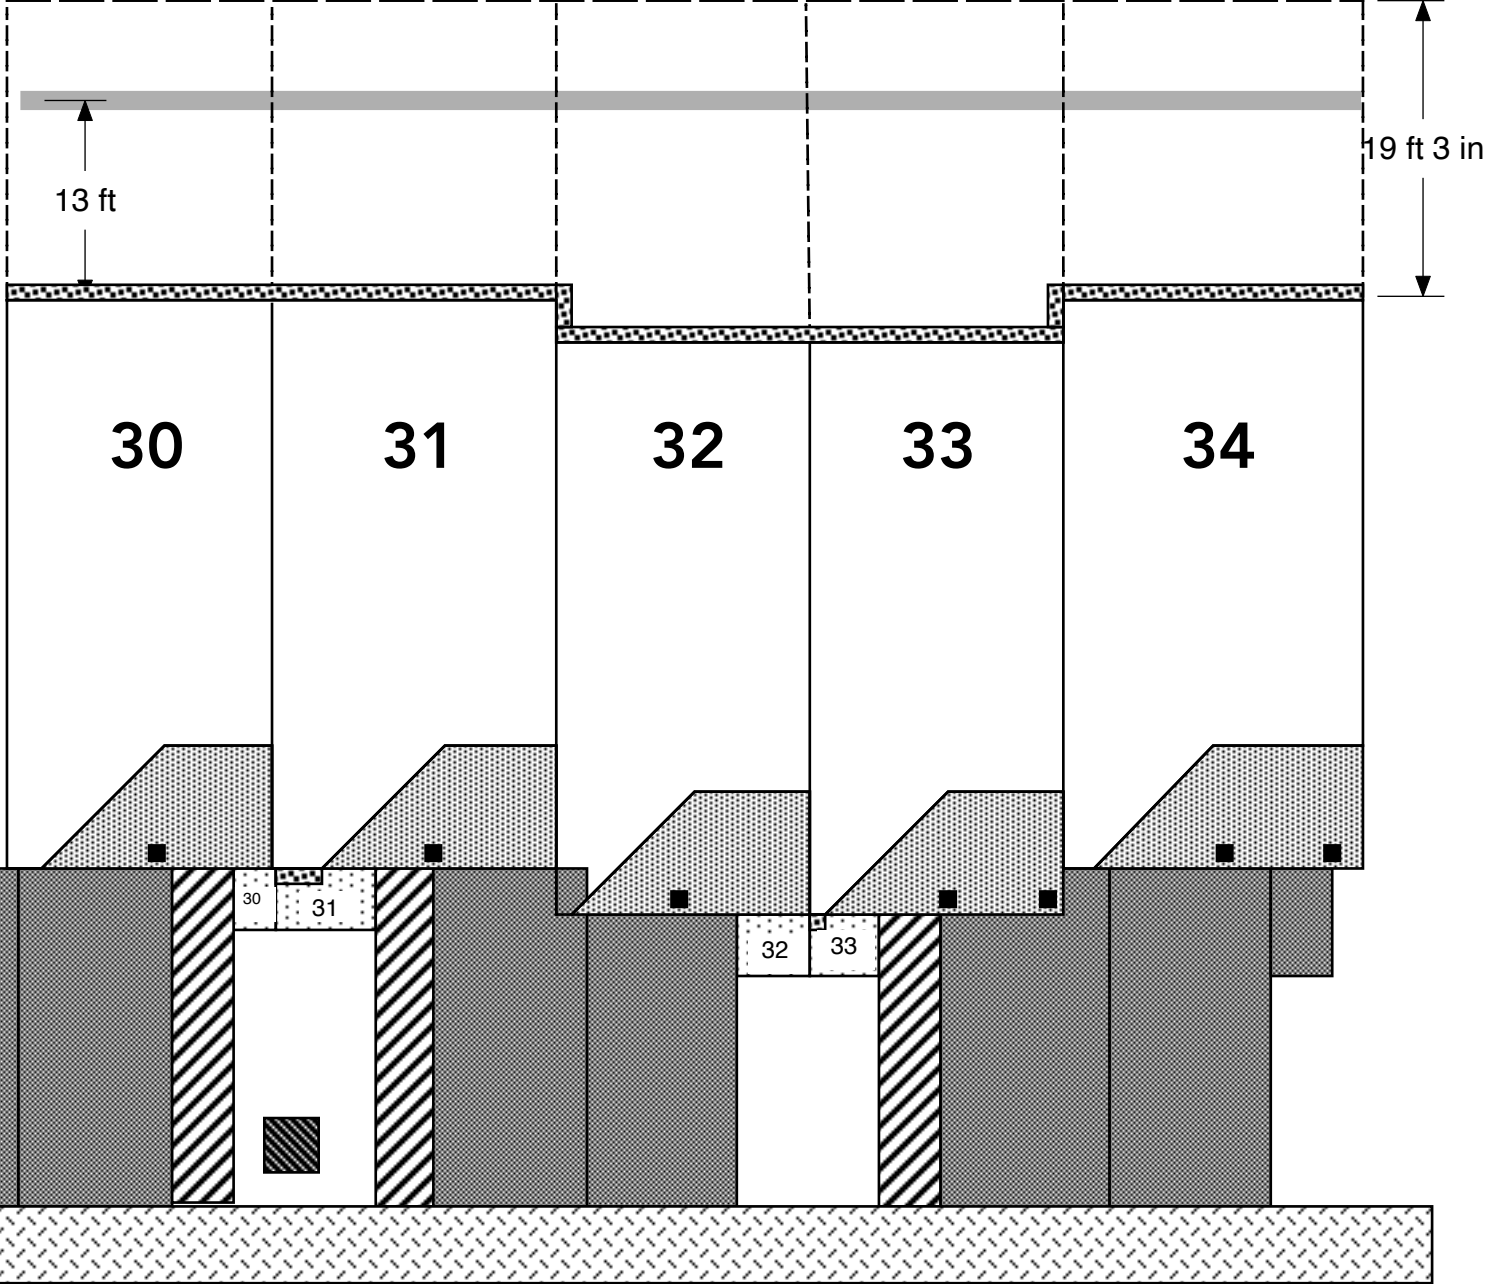

Block 6

PROPERTY FENCE

- Key
- Sidewalk
- Parking
- Front Gardens (all 4 feet deep)
- No Planting Zone
- Concrete
- Walkways
- Fences
- Back Yard Extent
- Swale