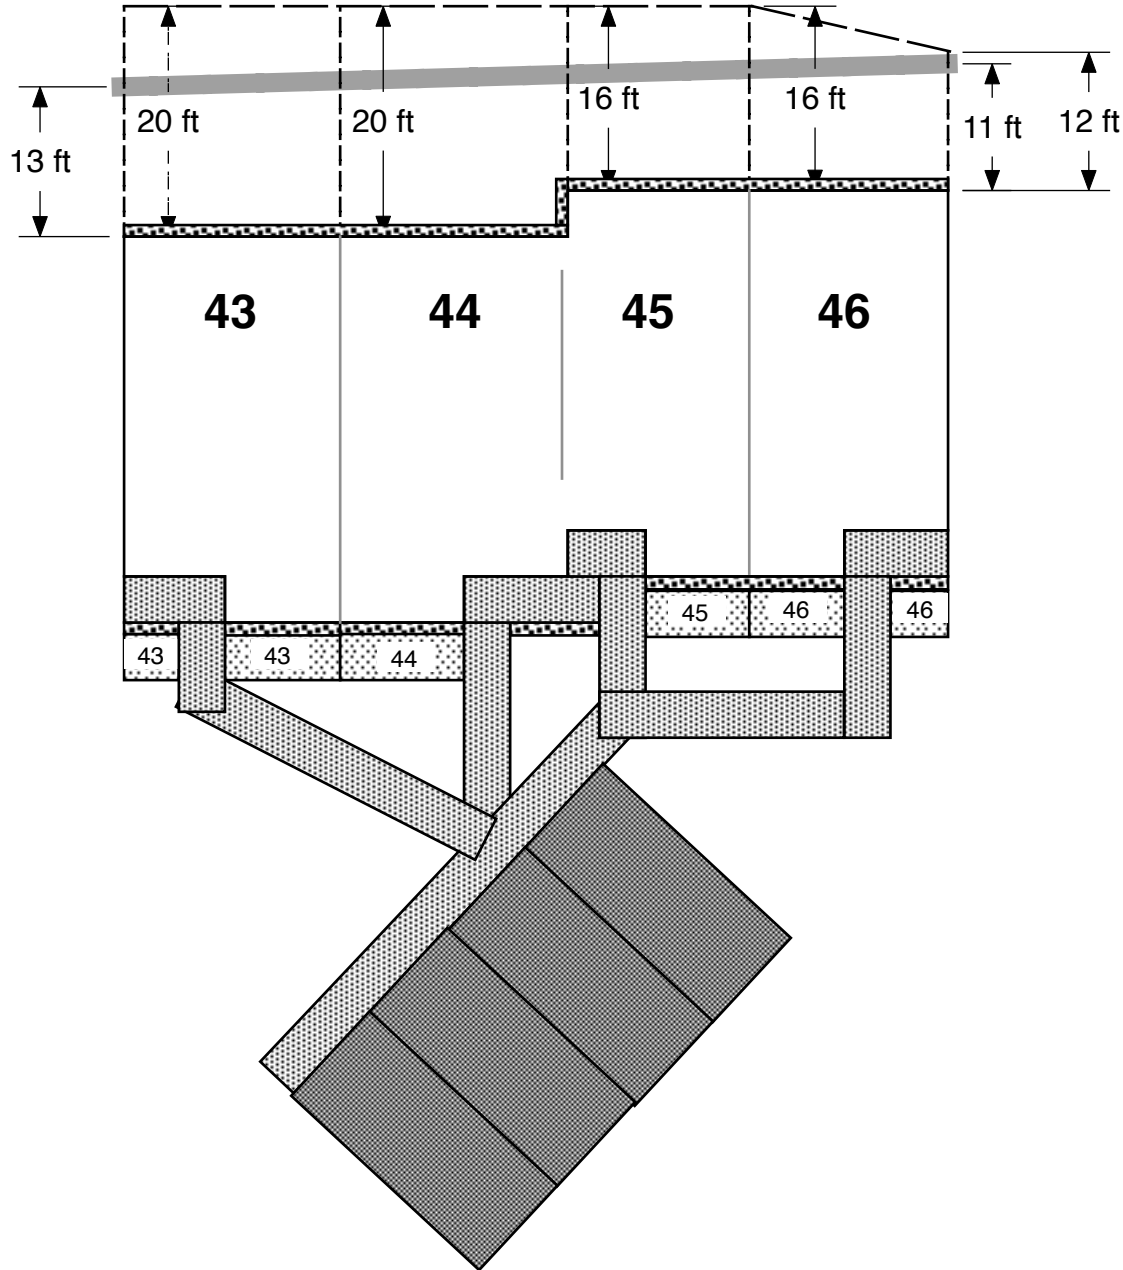

- Fence
- Extent of Back Yard

Block 4

- Key
- Road and Parking
 - Front Gardens (all 4 feet deep)
 - No planting zone
 - Concrete
 - Catchbasins and strip drains

- Fence
- Extent of back yard

Block 5

- Key
-  Sidewalk
 -  Parking
 -  Front gardens
 -  No planting zone
 -  Concrete
 -  Fences
 -  Back Yard Extent

Block 6

PROPERTY FENCE

- Key
- Sidewalk
- Parking
- Front Gardens (all 4 feet deep)
- No Planting Zone
- Concrete
- Walkways
- Fences
- Back Yard Extent
- Swale

Block 9

Key

-  Parking
-  Sidewalk
-  Front Gardens (all 4 feet deep)
-  No planting zone
-  Concrete
-  Fence
-  Back Yard Extent
-  Swale
-  Garden Post

24 ft
20 ft
20 ft
20 ft
24 ft
9 ft
4 ft

47

48

49

50

47

48

48