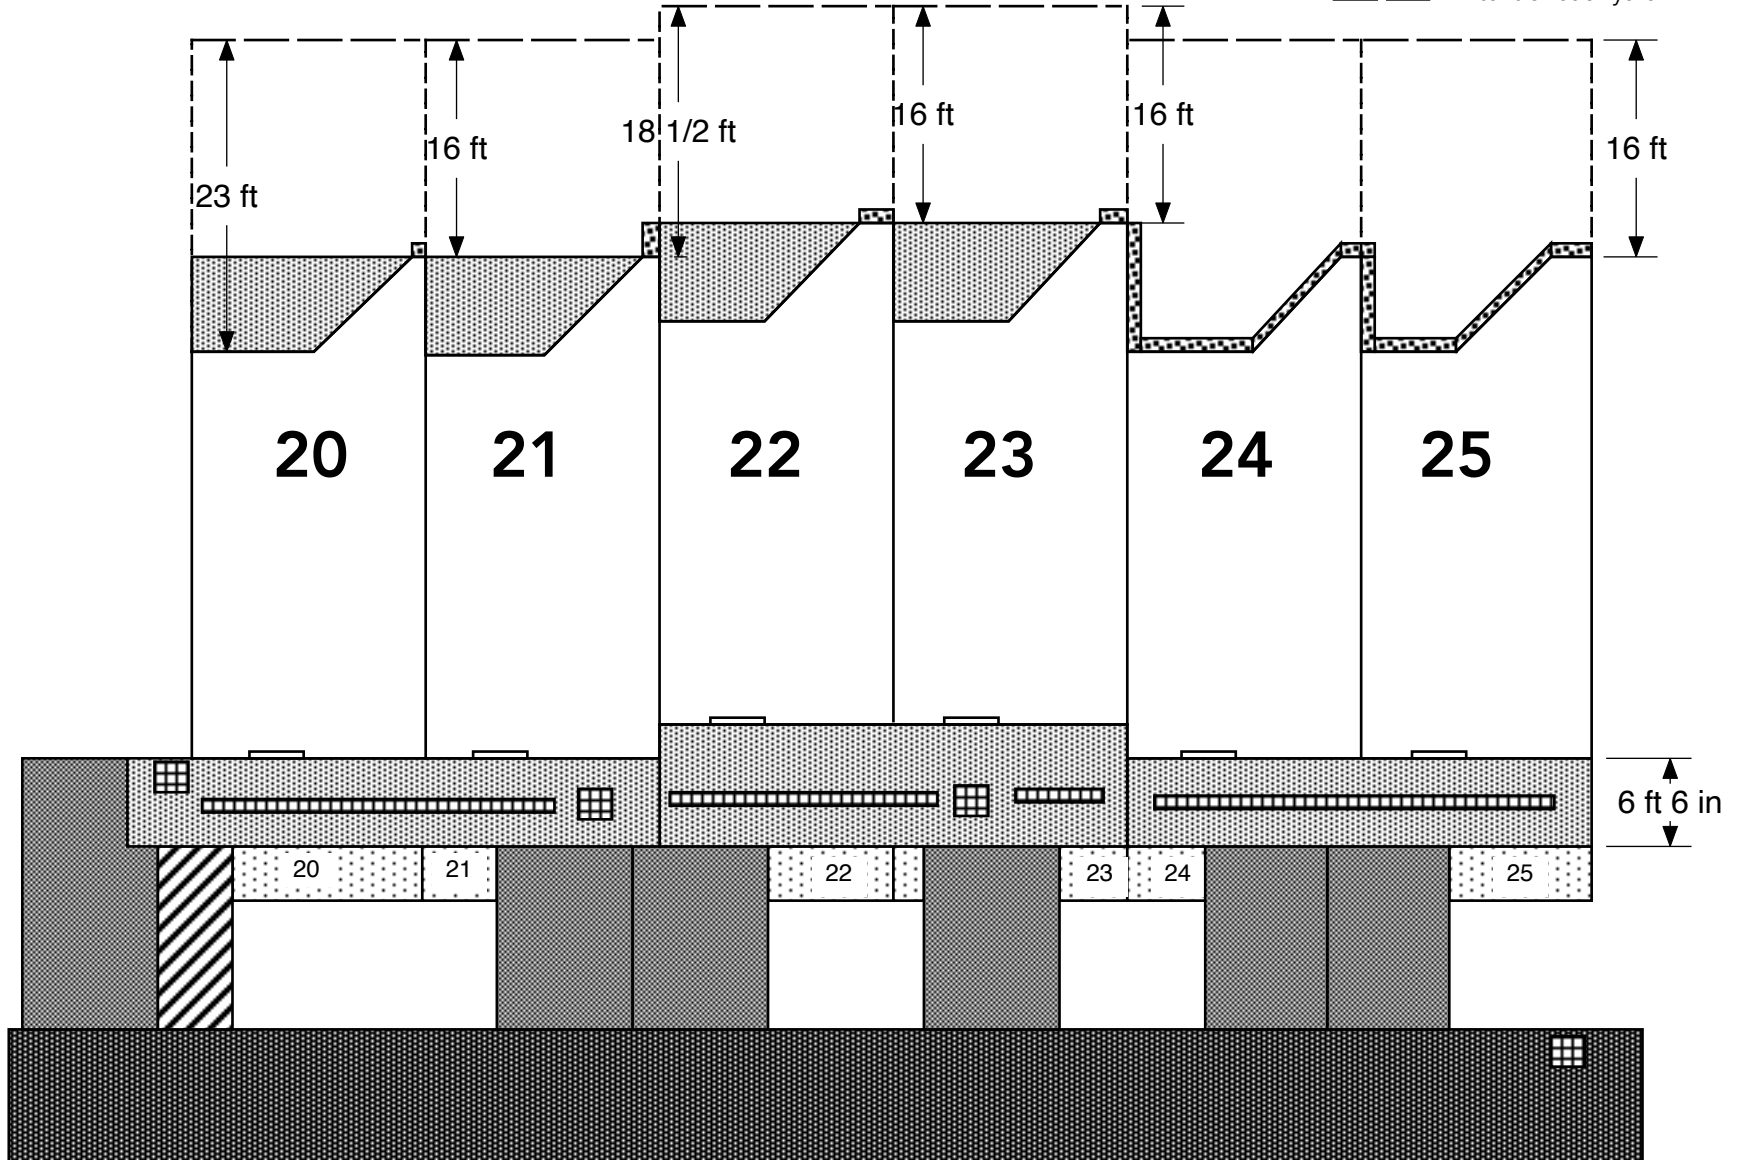

- Fence
- Extent of Back Yard

Block 4

- Key
- Road and Parking
 - Front Gardens (all 4 feet deep)
 - No planting zone
 - Concrete
 - Catchbasins and strip drains

- Fence
- Extent of back yard

Block 5

- Key
-  Sidewalk
 -  Parking
 -  Front gardens
 -  No planting zone
 -  Concrete
 -  Fences
 -  Back Yard Extent

24 ft
20 ft
20 ft
20 ft
24 ft
9 ft
4 ft

47

48

49

50

47

48

48