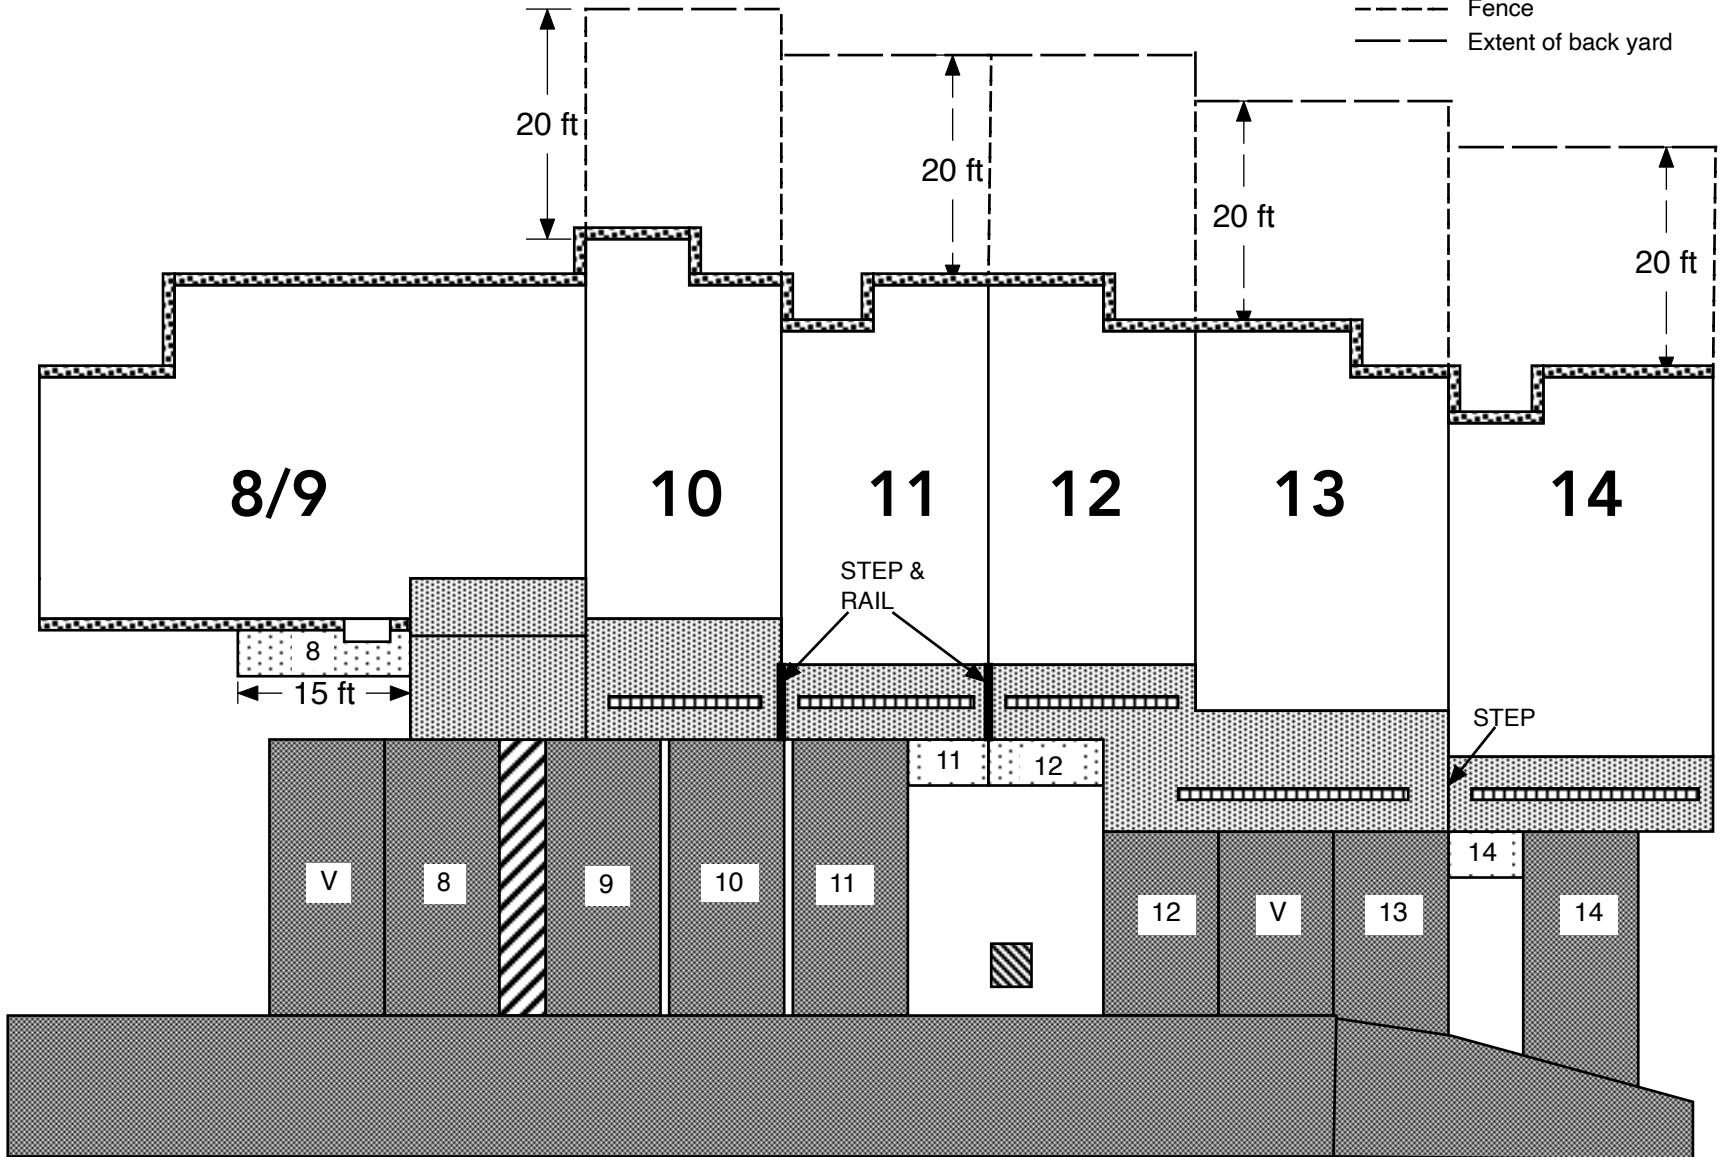

Block 1

- Key
- Parking and Road
 - Front Gardens
 - No-planting zone
 - Concrete
 - Strip drain
 - Walkway

- Fence
- Extent of back yard

Front garden areas for units 1 through 5 are 4 feet deep.
 The front garden area for unit 6 is as shown.
 The front garden area for unit 7 is 4 feet wide.

Block 2

- Key
- Parking and Road
 - Front Gardens (all 4 feet deep)
 - No-planting zone
 - Concrete
 - Strip drain
 - Walkway
 - Fence
 - Extent of back yard

Block 3

Key

- Road and Parking
- Front Gardens (all 4 feet deep)
- No-planting zone
- Concrete
- Walkway

- Fence
- Extent of Back Yard

Block 4

- Key
- Road and Parking
 - Front Gardens (all 4 feet deep)
 - No planting zone
 - Concrete
 - Catchbasins and strip drains

- Fence
- Extent of back yard

Block 5

- Key
-  Sidewalk
 -  Parking
 -  Front gardens
 -  No planting zone
 -  Concrete
 -  Fences
 -  Back Yard Extent

24 ft
20 ft
20 ft
20 ft
24 ft
9 ft
4 ft

47

48

49

50

47

48

48